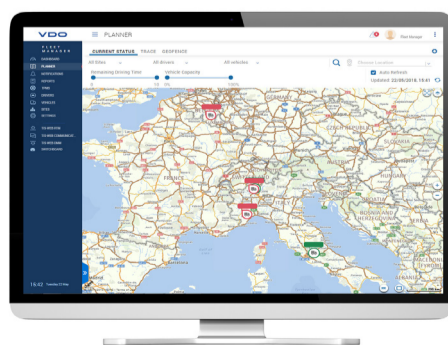

TIS-Web® Motion Tracking