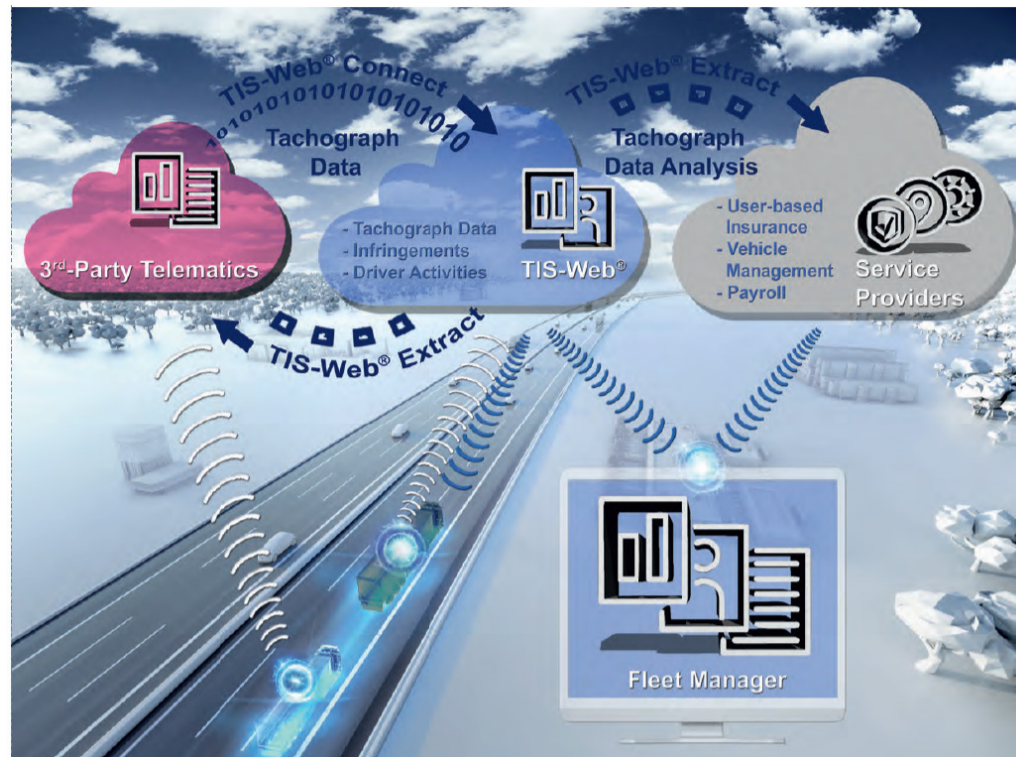

Partner with us to

- enhance your solution and build up an end-to-end solution.
- use trustworthy tachograph data to offer your customers new services.

We are already integrated with:

TIS-Web® is open!

Thanks to the VDO Tachograph Information System, developers and integrators make the most of the potential that comes from data. Synchronize information, integrate and analyze data. Increase your service offerings by partnering with us. TIS-Web® delivers data for vertical service integration. Use the power of TIS-Web® (REST or SOAP API) to create more value for your customers.

Tailor-made Solutions

TIS-Web® Connect

The TIS-Web® Connect interface enables you to transfer data, such as digital tachograph data, easily and securely from your server or cloud to TIS-Web®. There, your customers can use all the archiving and evaluation functions offered by TIS-Web®. TIS-Web® Connect is available as a REST- and SOAP-based programming interface. Benefit from VDO's experience in the field of digital tachograph data to enlarge your service offerings towards your customers. We are happy to adapt to the individual requirements of our partners.

TIS-Web® Extract

With TIS-Web® Extract, we offer software companies the opportunity to integrate specific data sets from the TIS-Web® cloud into their own software solutions. Enrich your telematics offerings through additional tachograph-related reports or use data for payroll accounting, vehicle management and much more. For the innovative telematics services of tomorrow.