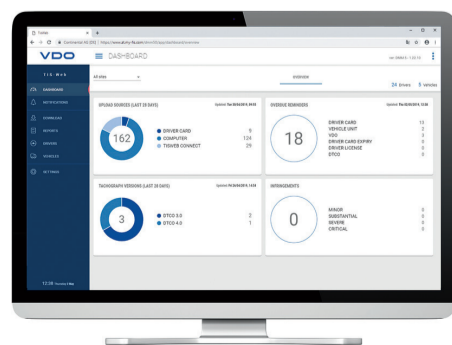

Take advantage of the partnership benefits!

TIS-Web® intelligent Innovative and efficient:

Why TIS-Web®?

TIS-Web® (Tachograph Information System) enhances your offering with certified tachograph information from tachograph master makers. TIS-Web® provides greater security and reliability as well as legally compliant saving and archiving of vehicle and driver data, based on tachograph information. This intelligent fleet management software supports your organization by managing driving and rest periods as well as remaining driving time safely and efficiently. TIS-Web® is a cloud service (SaaS), which is easily accessible from any device, everywhere in the world. Thanks to its level of customization and its modular design, TIS-Web® is suitable for fleets of all sizes and performance ranges. TIS-Web® allows fleet managers to meet their legal storage and archiving obligations when using the tachograph. The completely new user interface and responsive design provide a better fleet overview and are compatible with the intelligent tachograph DTCO® 4.0.

Completely new user interface and user experience

- Responsive design for any device
- Available throughout Europe in 28 languages
- Compliant with country-specific working time directives
- Infringement calculations
- Also serves as evaluation software for authorities
- Freely configurable rules and privileges
- Remote download capable to manage your fleet remotely

Tailor-made Solutions

TIS-Web® Connect

The TIS-Web® Connect interface enables you to transfer data, such as digital tachograph data, easily and securely from your server or cloud to TIS-Web®. There, your customers can use all the archiving and evaluation functions offered by TIS-Web®. TIS-Web® Connect is available as a REST- and SOAP-based programming interface. Benefit from VDO's experience in the field of digital tachograph data to enlarge your service offerings towards your customers. We are happy to adapt to the individual requirements of our partners.